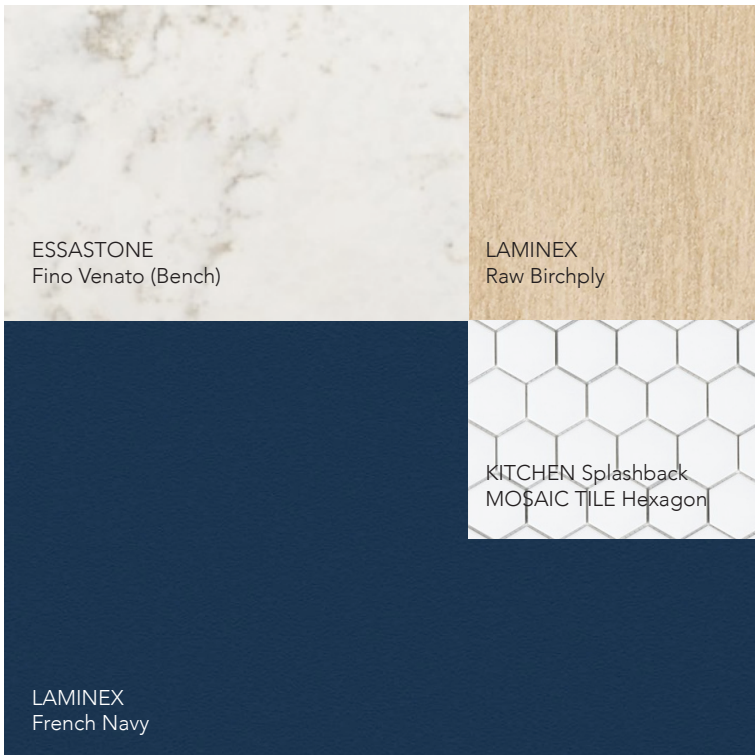

FRENCH NAVY
Fresh Classic Luxe
Reside on Money Scheme 1

Reside on Money Scheme 1

FRENCH NAVY

FLOORING

SIGNATURE OAK RANGE Apollo - Wood Floor

OCEANIC Vanilla Frost - Carpet

KITCHEN

LAMINEX French Navy - Base cabinets

LAMINEX - Raw Birchply - Overhead cabinets

ESSASTONE Fino Venato - Benchtop

BATHROOM

LAMINEX French Navy

ESSASTONE Fino Venato - Benchtop

EDINBOROUGH Avorio 300 x 600 Matt finish - Floor & Wall Tile

EDINBOROUGH Avorio (Zig Zag) 300 x 600 - Feature Wall Tile

BLACK ONYX
Urban Modern Contemporary
Reside on Money Scheme 2

Reside on Money Scheme 2

BLACK ONYX

FLOORING

HAMPTONS RANGE Delmar - Wood Floor

OCEANIC Drifting Ash- Carpet

KITCHEN

LAMINEX Natural Walnut - Base cabinets

LAMINEX White - Overhead cabinets

ESSASTONE Lava Black - Benchtop

BATHROOM

LAMINEX Natural Walnut

ESSASTONE Lava Black - Benchtop

EDINBOROUGH Mid Grey 300 x 600 Matt finish - Floor & Wall Tile

EDINBOROUGH Mid Grey (Zig Zag) 300 x 600 - Feature Wall Tile