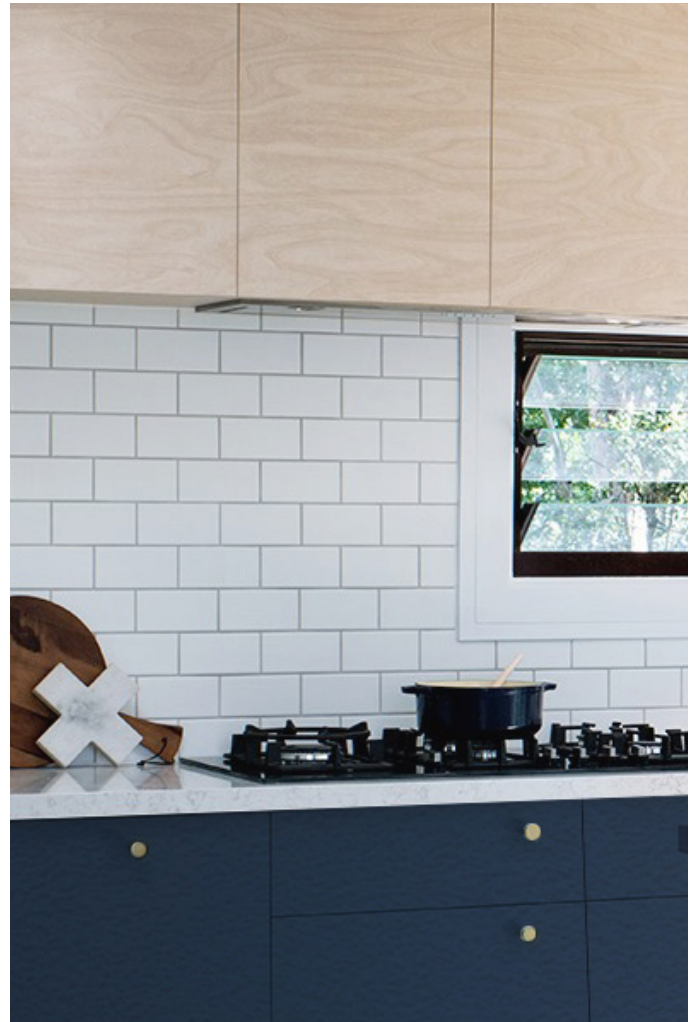

LAMINEX - Raw Birchply - Overhead cabinets

ESSASTONE Fino Venato - Benchtop

BATHROOM

LAMINEX French Navy

ESSASTONE Fino Venato - Benchtop

EDINBOROUGH Avorio 300 x 600 Matt finish - Floor & Wall Tile

EDINBOROUGH Avorio (Zig Zag) 300 x 600 - Feature Wall Tile

BLACK ONYX
Urban Modern Contemporary
Reside on Money Scheme 2

Reside on Money Scheme 2

BLACK ONYX

FLOORING

HAMPTONS RANGE Delmar - Wood Floor

OCEANIC Drifting Ash- Carpet

KITCHEN

LAMINEX Natural Walnut - Base cabinets

LAMINEX White - Overhead cabinets

ESSASTONE Lava Black - Benchtop

BATHROOM

LAMINEX Natural Walnut

ESSASTONE Lava Black - Benchtop

EDINBOROUGH Mid Grey 300 x 600 Matt finish - Floor & Wall Tile

EDINBOROUGH Mid Grey (Zig Zag) 300 x 600 - Feature Wall Tile