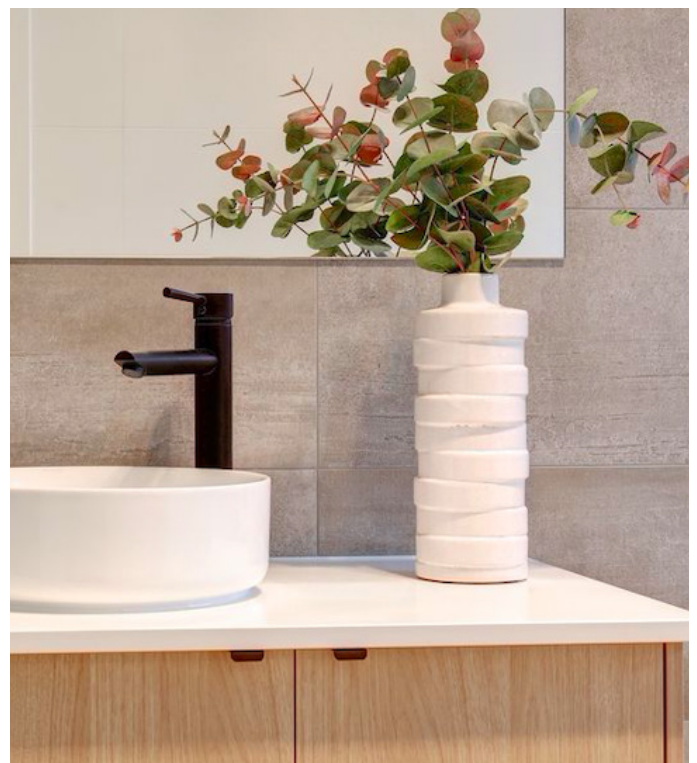

### KITCHEN

Laminex Chalk White (main)

Laminex - Raw Birchply (accent cupboards & front of island)

Caesarstone Airey Concrete - Benchtap

### BATHROOM

Laminex - Raw Birchply

Caesarstone Organic White - Benchtap

Feature Tile - Run Paradigm light grey 300x600 up the wall  
(halfway to mirror)

Floor Tile - PARADIGM light grey 300x600

*\*Changes to also be reflected across laundry & powder rooms*